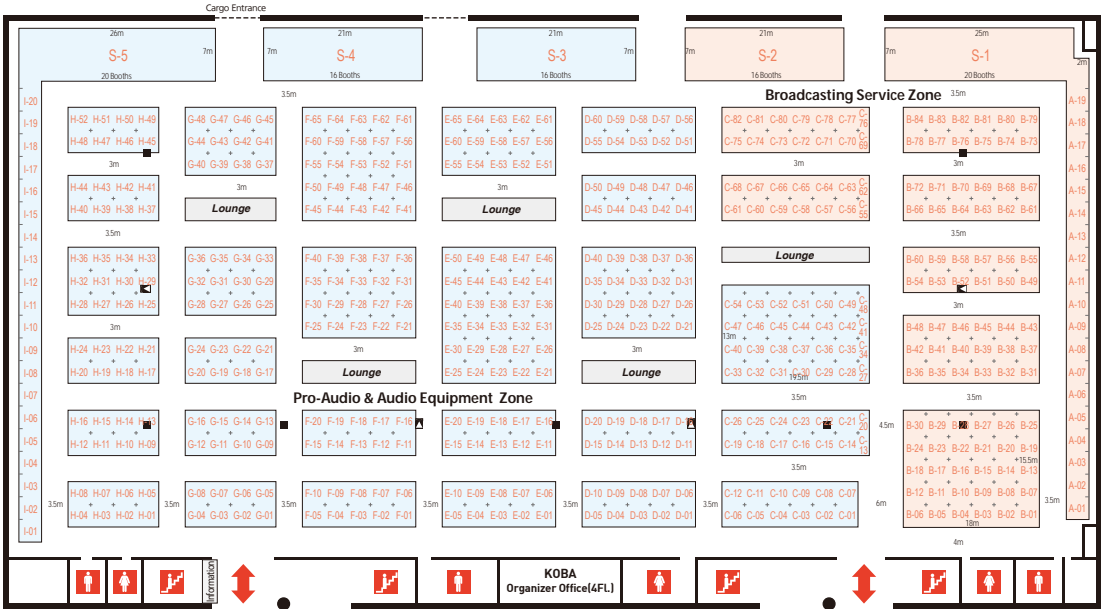

Hall C (3Fl.)