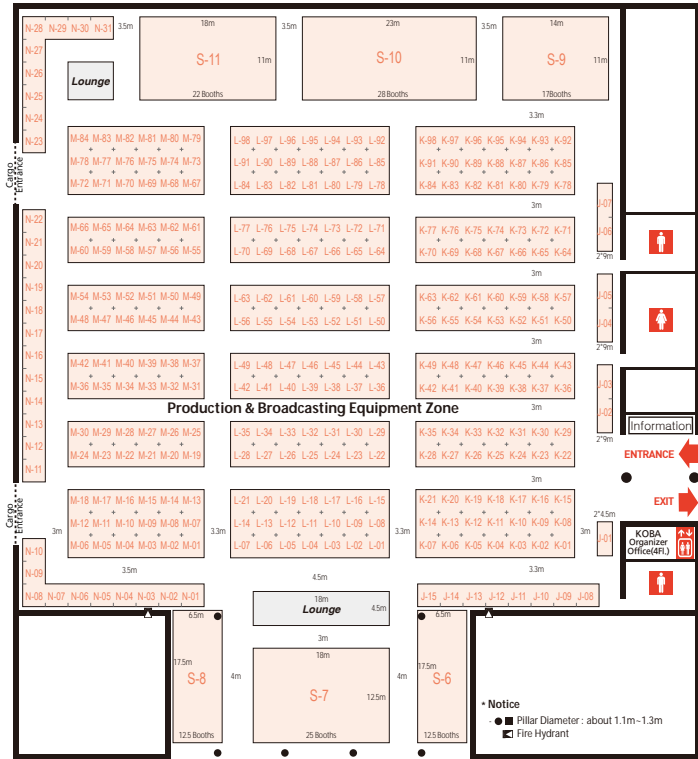

KOBA 2022

29th June - 1st July, 2022 COEX, Seoul, Korea

KOBA 2022 Secretariat

T. +82(2)551-0102 F. +82(2)551-0103
E. koba@kobashow.com W. www.kobashow.com

Exhibits Categories

Hall C

- **Post-Production** - Editing Devices, Encoder, Media Converter, Title Production System, VR/AR
- **Pro-Audio** - Amplifiers, Speakers, Microphones, PA, SR, Console
- **Pro-Lighting** - Studio/Stage/LED/Outdoor/Indoor Lighting, Lighting Control System, Laser, Effector
- **Stage Equipment** - Stage System, Stage Design, Truss Technology
- **Church Facilities, Musical Instruments, Electric Display, Electric Power Unit, Meeting Technology, Measuring Equipment**

Hall D

- **Post-Production** - Editing Devices, Non-linear Editing System, Encoder, Media Converter, Title Production System, VR/AR Technology
- **Production** - Camera, Camcorder, Recording Lenses, Storage, Server Data Compression
- **Distribution & Delivery** - Wifi/WiMAX, 4G, 5G, LTE, IPTV, Output & Transmission
- **Personal Media** - Set Up Devices(Camera, Lighting, Audio), Editing and Production Software
- **Metaverse Equipment** - VR, AR, MR, XR, Cloud
- **Broadcasting Equipment**

Hall D (3Fl.)