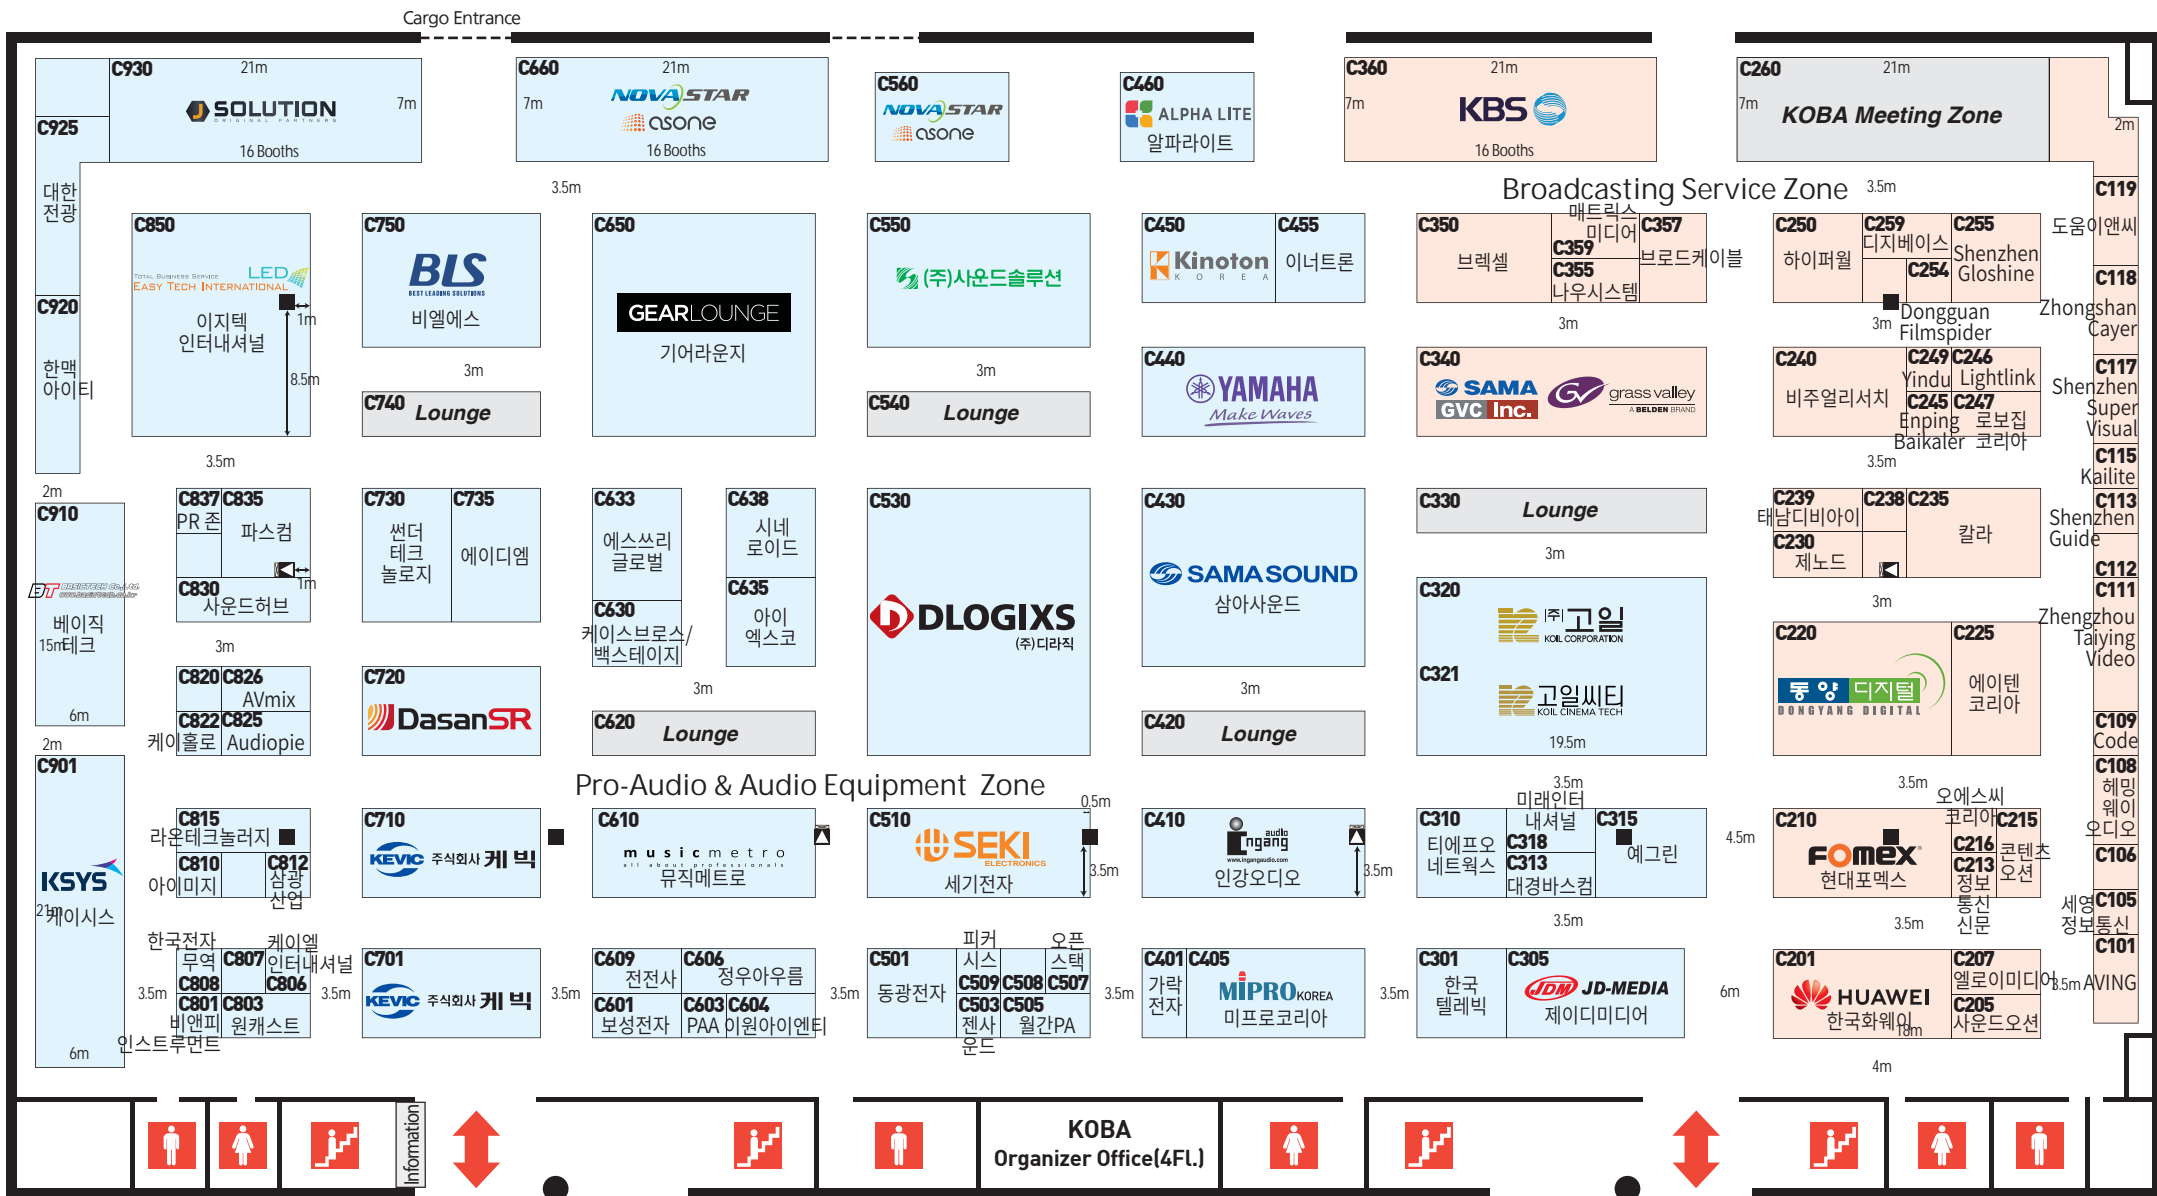

Metaverse Equipment - VR, AR, MR, XR, Cloud

Broadcasting Equipment

Hall D (3Fl.)

Hall C (3Fl.)

* This floor plan can be changed without notice.